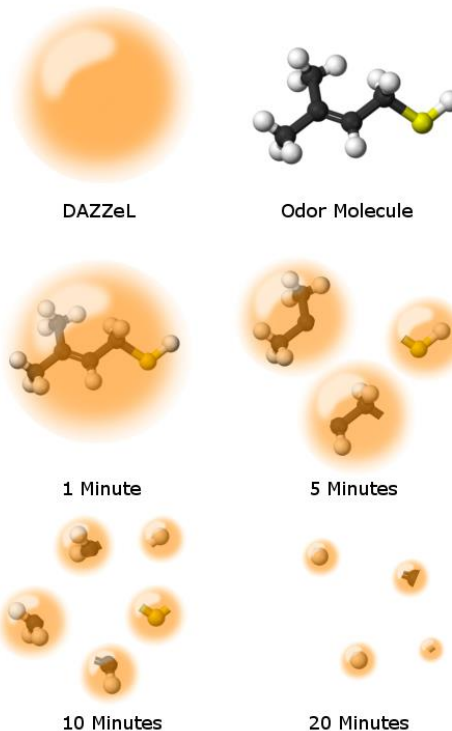

How DAZZeL Works