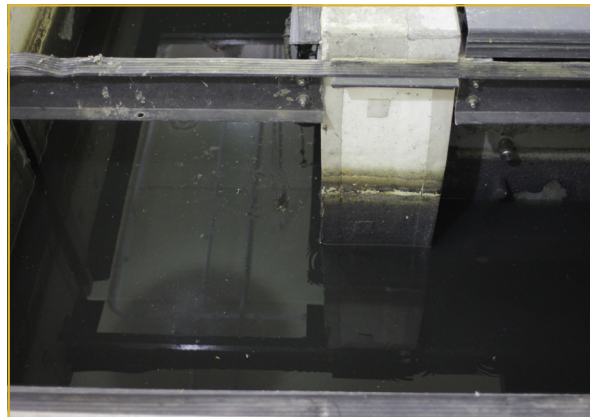

Figure 1:

Wet well before and after Aquafix grease treatment

P.O. Box 8682
Madison, WI
53708-8682

P: 888.757.9577
F: 866.636.1864

info@teamaquafix.com
www.teamaquafix.com